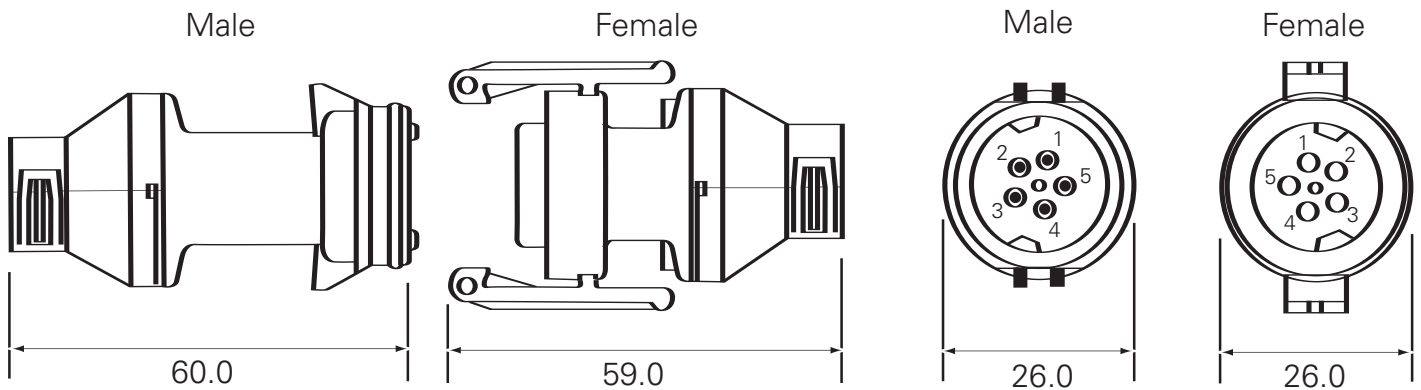

auto electrical parts

Technical Information Sheet

Part No. 0-326-55 and 56

5 pole black nylon Schlemmer connector kit for use with 10NW tubing. Supplied with terminals and seals.

0-326-55 Male DIN connector.

0-326-56 Female DIN connector.

Technical Drawing (not to scale)

Specification

Type	5 pole connector
Tubing size	10 NW
Material - plug	Nylon (Polyamide 6/66)
- connector seals	Silicone
- terminal	Nickel plated brass
Terminal	Crimp contact
Cable size	0.75 - 1.5mm ²
Seals	0.75 - 1.0mm ²
Temperature range	-25°C to + 80°C
Protection	IP67